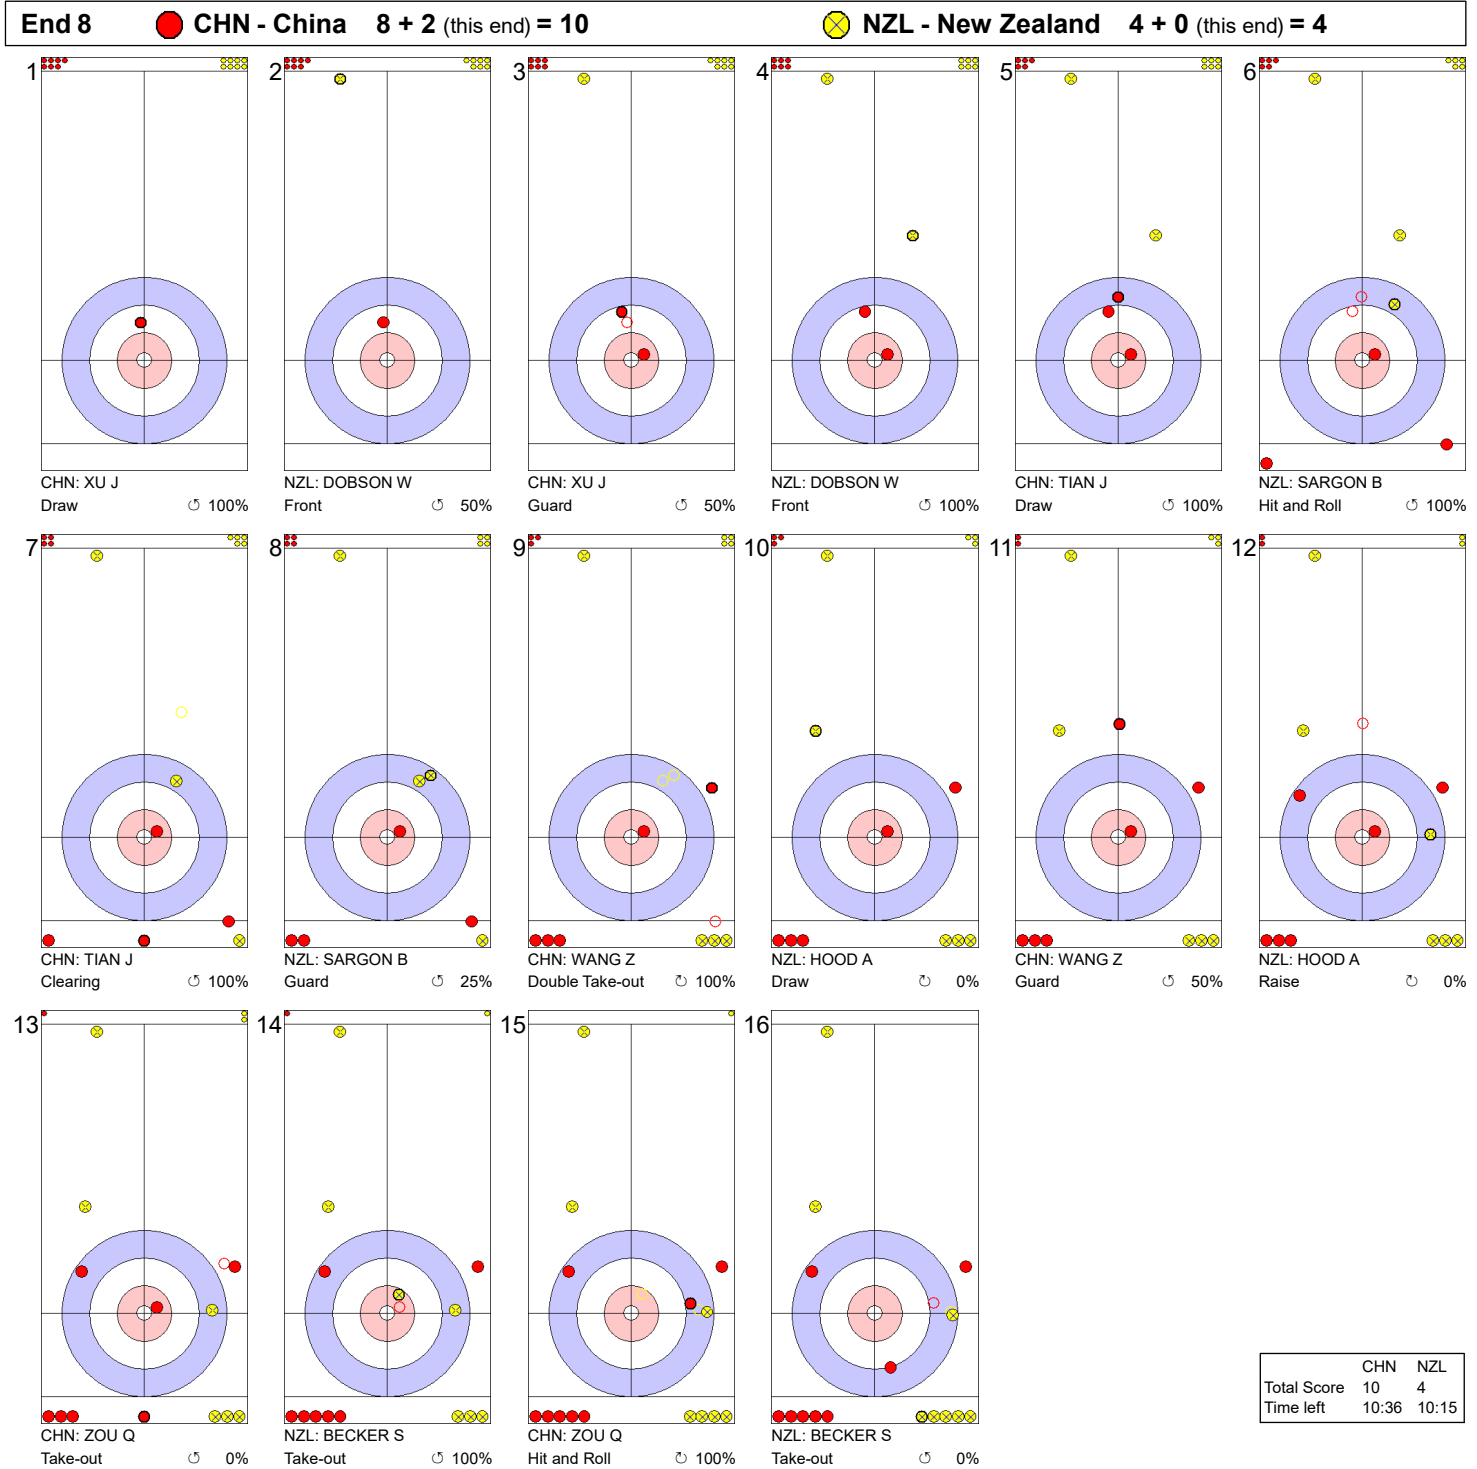

Game - Shot by Shot

Legend:
 ↻ Clockwise ↺ Counter-clockwise - Not considered

Game - Shot by Shot

Legend:
 ↻ Clockwise ↺ Counter-clockwise - Not considered

Game - Shot by Shot

Legend:
 ↻ Clockwise ↺ Counter-clockwise - Not considered

Game - Shot by Shot

Legend:
 ⊗ Clockwise ⊕ Counter-clockwise - Not considered

Game - Shot by Shot

Legend:
 ↻ Clockwise ↺ Counter-clockwise - Not considered

Game - Shot by Shot

Legend:
 ↻ Clockwise ↺ Counter-clockwise - Not considered

Game - Shot by Shot

Legend:
 ↻ Clockwise ↺ Counter-clockwise - Not considered

Game - Shot by Shot

Legend:
 ↻ Clockwise ↺ Counter-clockwise - Not considered