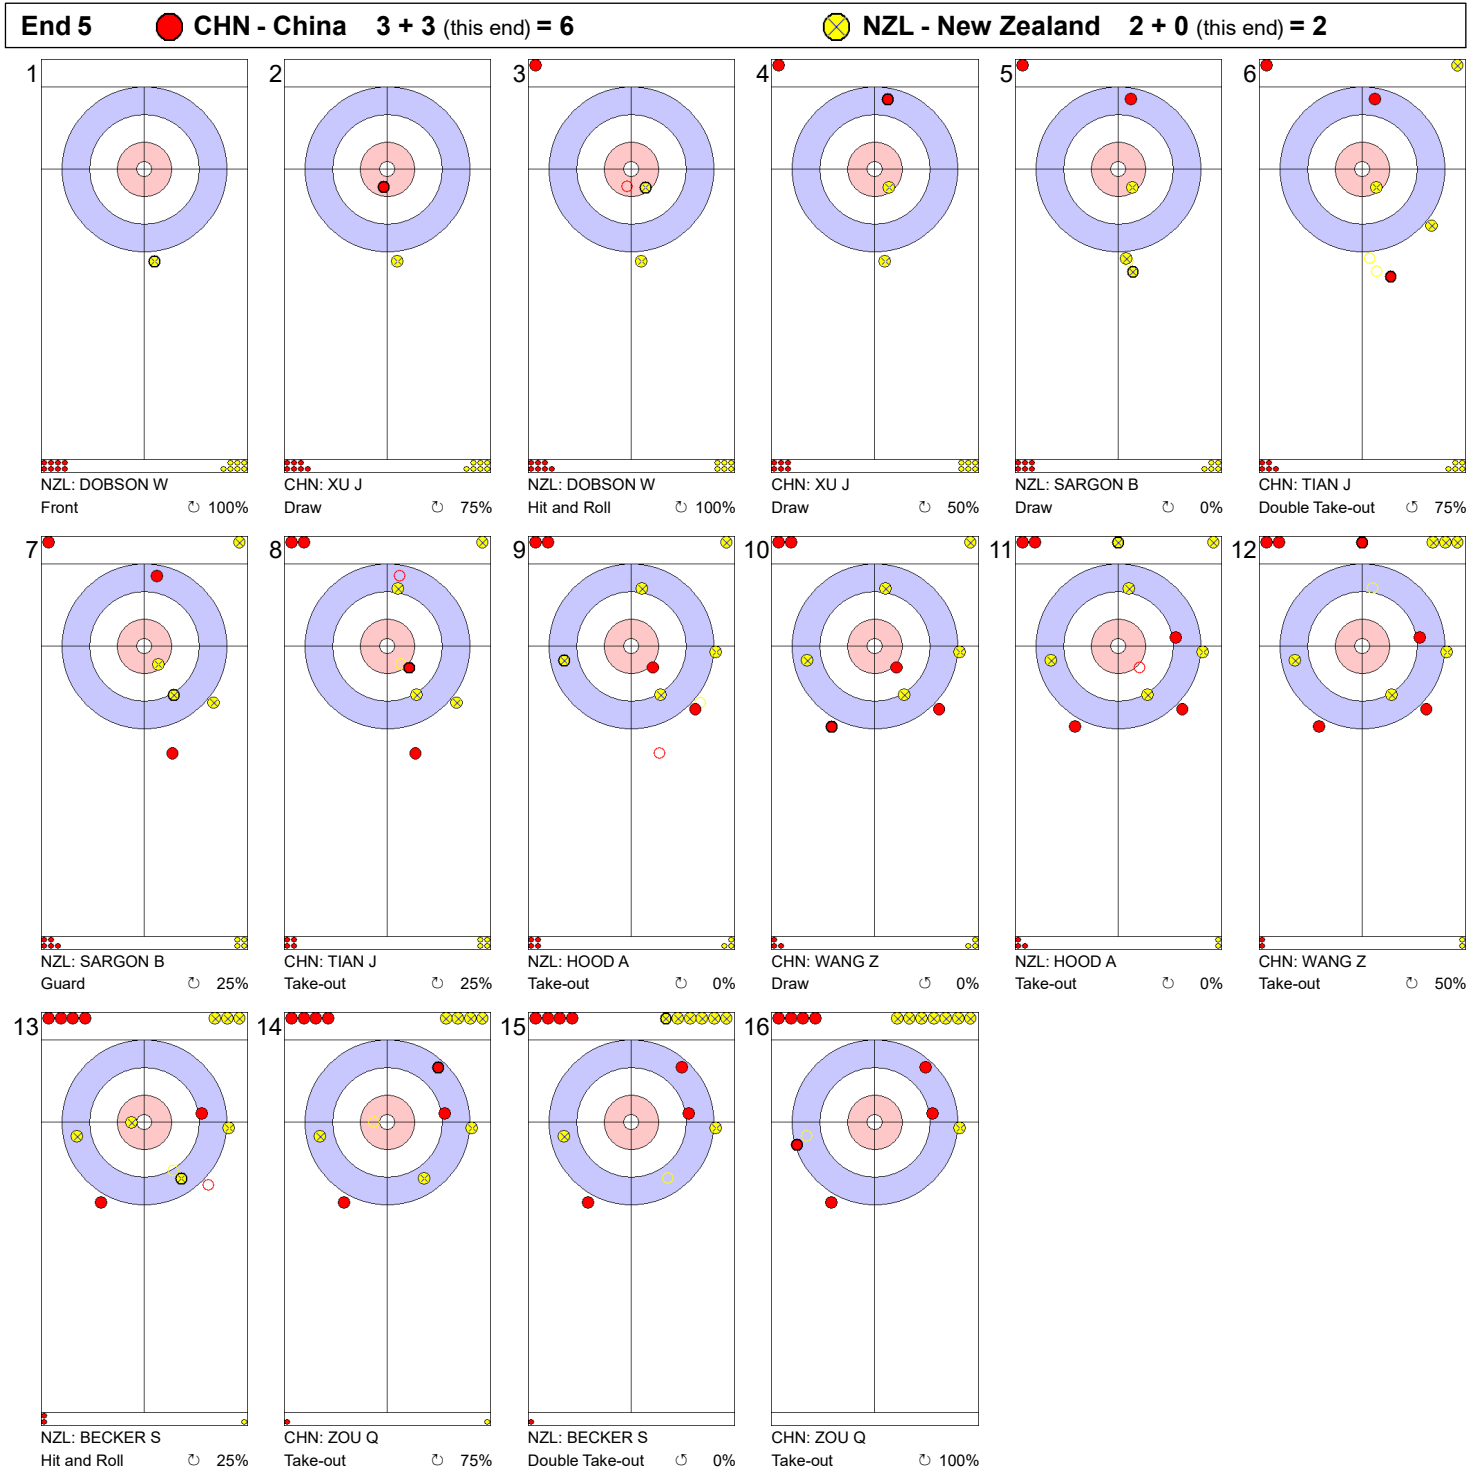

Game - Shot by Shot

Legend:
 ↻ Clockwise ↺ Counter-clockwise - Not considered

Game - Shot by Shot

Legend:
 ↻ Clockwise ↺ Counter-clockwise - Not considered

Game - Shot by Shot

Legend:
 ↻ Clockwise ↺ Counter-clockwise - Not considered

Game - Shot by Shot

Legend:
 ⊗ Clockwise ⊕ Counter-clockwise - Not considered

Game - Shot by Shot

Legend:
 ↻ Clockwise ↺ Counter-clockwise - Not considered

Game - Shot by Shot

Legend:
 ↻ Clockwise ↺ Counter-clockwise - Not considered

Game - Shot by Shot

Legend:
 ↻ Clockwise ↺ Counter-clockwise - Not considered

Game - Shot by Shot

Legend:
 ↻ Clockwise ↺ Counter-clockwise - Not considered