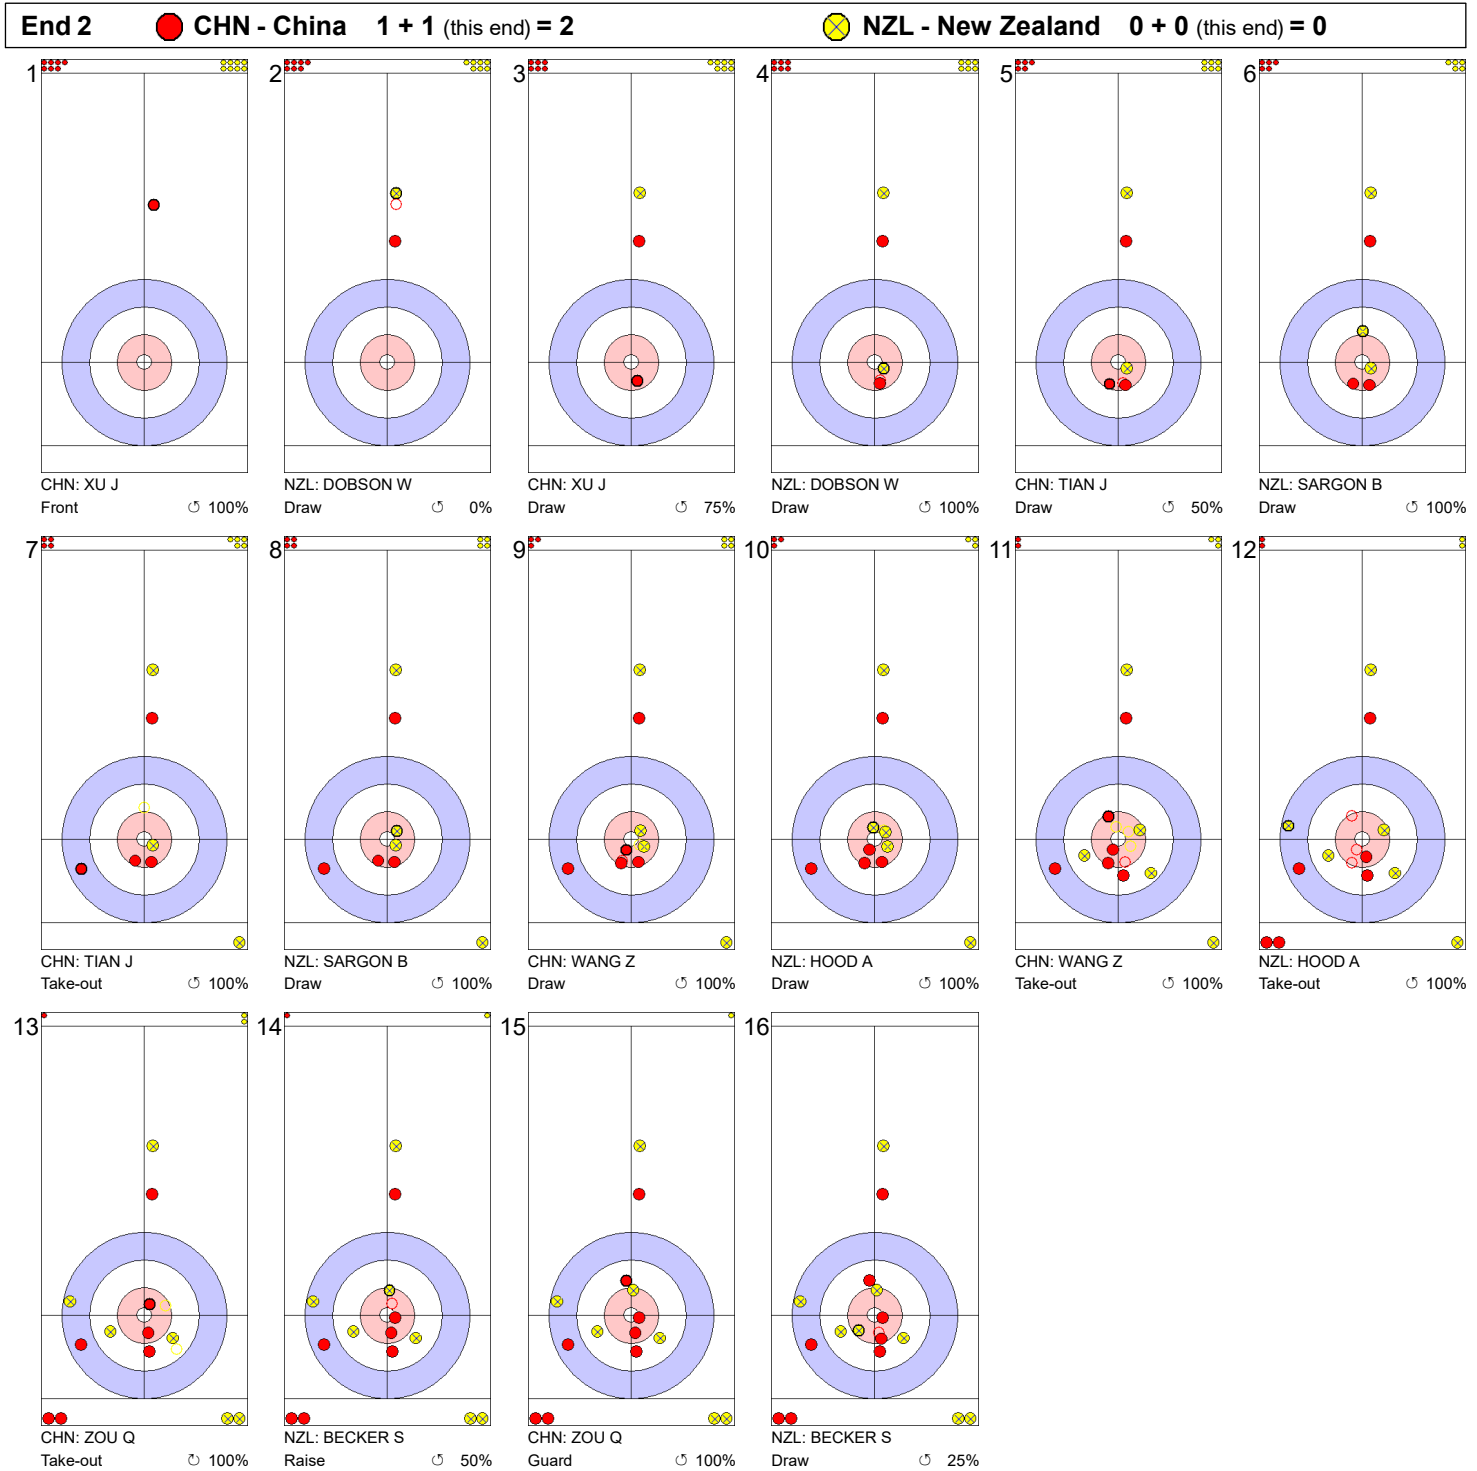

Game - Shot by Shot

Legend:
 ↻ Clockwise ↺ Counter-clockwise - Not considered

Game - Shot by Shot

Legend:
 ↻ Clockwise ↺ Counter-clockwise - Not considered

Game - Shot by Shot

Legend:
 ↻ Clockwise ↺ Counter-clockwise - Not considered

Game - Shot by Shot

Legend:
 ⊗ Clockwise ⊕ Counter-clockwise - Not considered

Game - Shot by Shot

Legend:
 ↻ Clockwise ↺ Counter-clockwise - Not considered

Game - Shot by Shot

Legend:
 ↻ Clockwise ↺ Counter-clockwise - Not considered

Game - Shot by Shot

Legend:
 ↻ Clockwise ↺ Counter-clockwise - Not considered

Game - Shot by Shot

Legend:
 ↻ Clockwise ↺ Counter-clockwise - Not considered