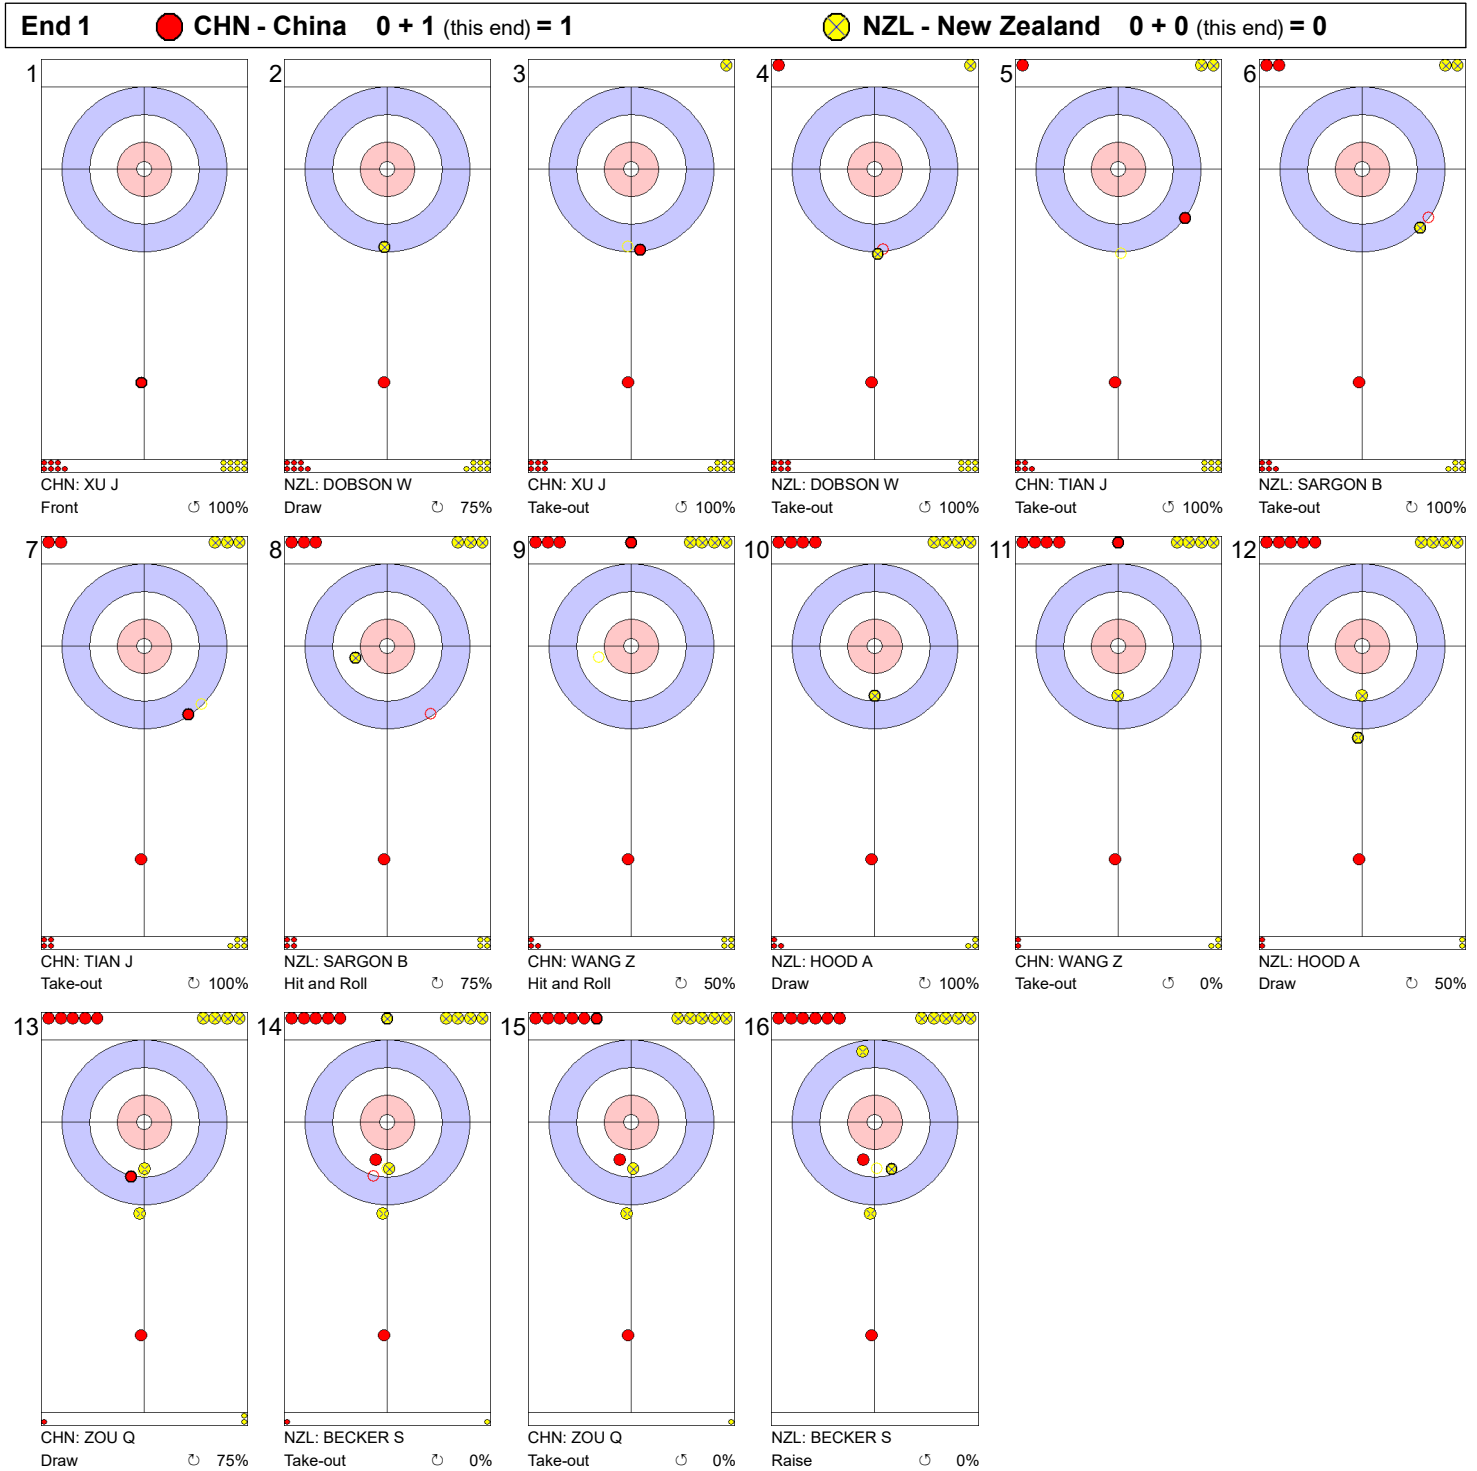

Game - Shot by Shot

Legend:
 ↻ Clockwise ↺ Counter-clockwise - Not considered

Game - Shot by Shot

Legend:
 ↻ Clockwise ↺ Counter-clockwise - Not considered

Game - Shot by Shot

Legend:
 ↻ Clockwise ↺ Counter-clockwise - Not considered

Game - Shot by Shot

Legend:
 ⊗ Clockwise ⊕ Counter-clockwise - Not considered

Game - Shot by Shot

Legend:
 ↻ Clockwise ↺ Counter-clockwise - Not considered

Game - Shot by Shot

Legend:
 ↻ Clockwise ↺ Counter-clockwise - Not considered

Game - Shot by Shot

Legend:
 ↻ Clockwise ↺ Counter-clockwise - Not considered

Game - Shot by Shot

Legend:
 ↻ Clockwise ↺ Counter-clockwise - Not considered