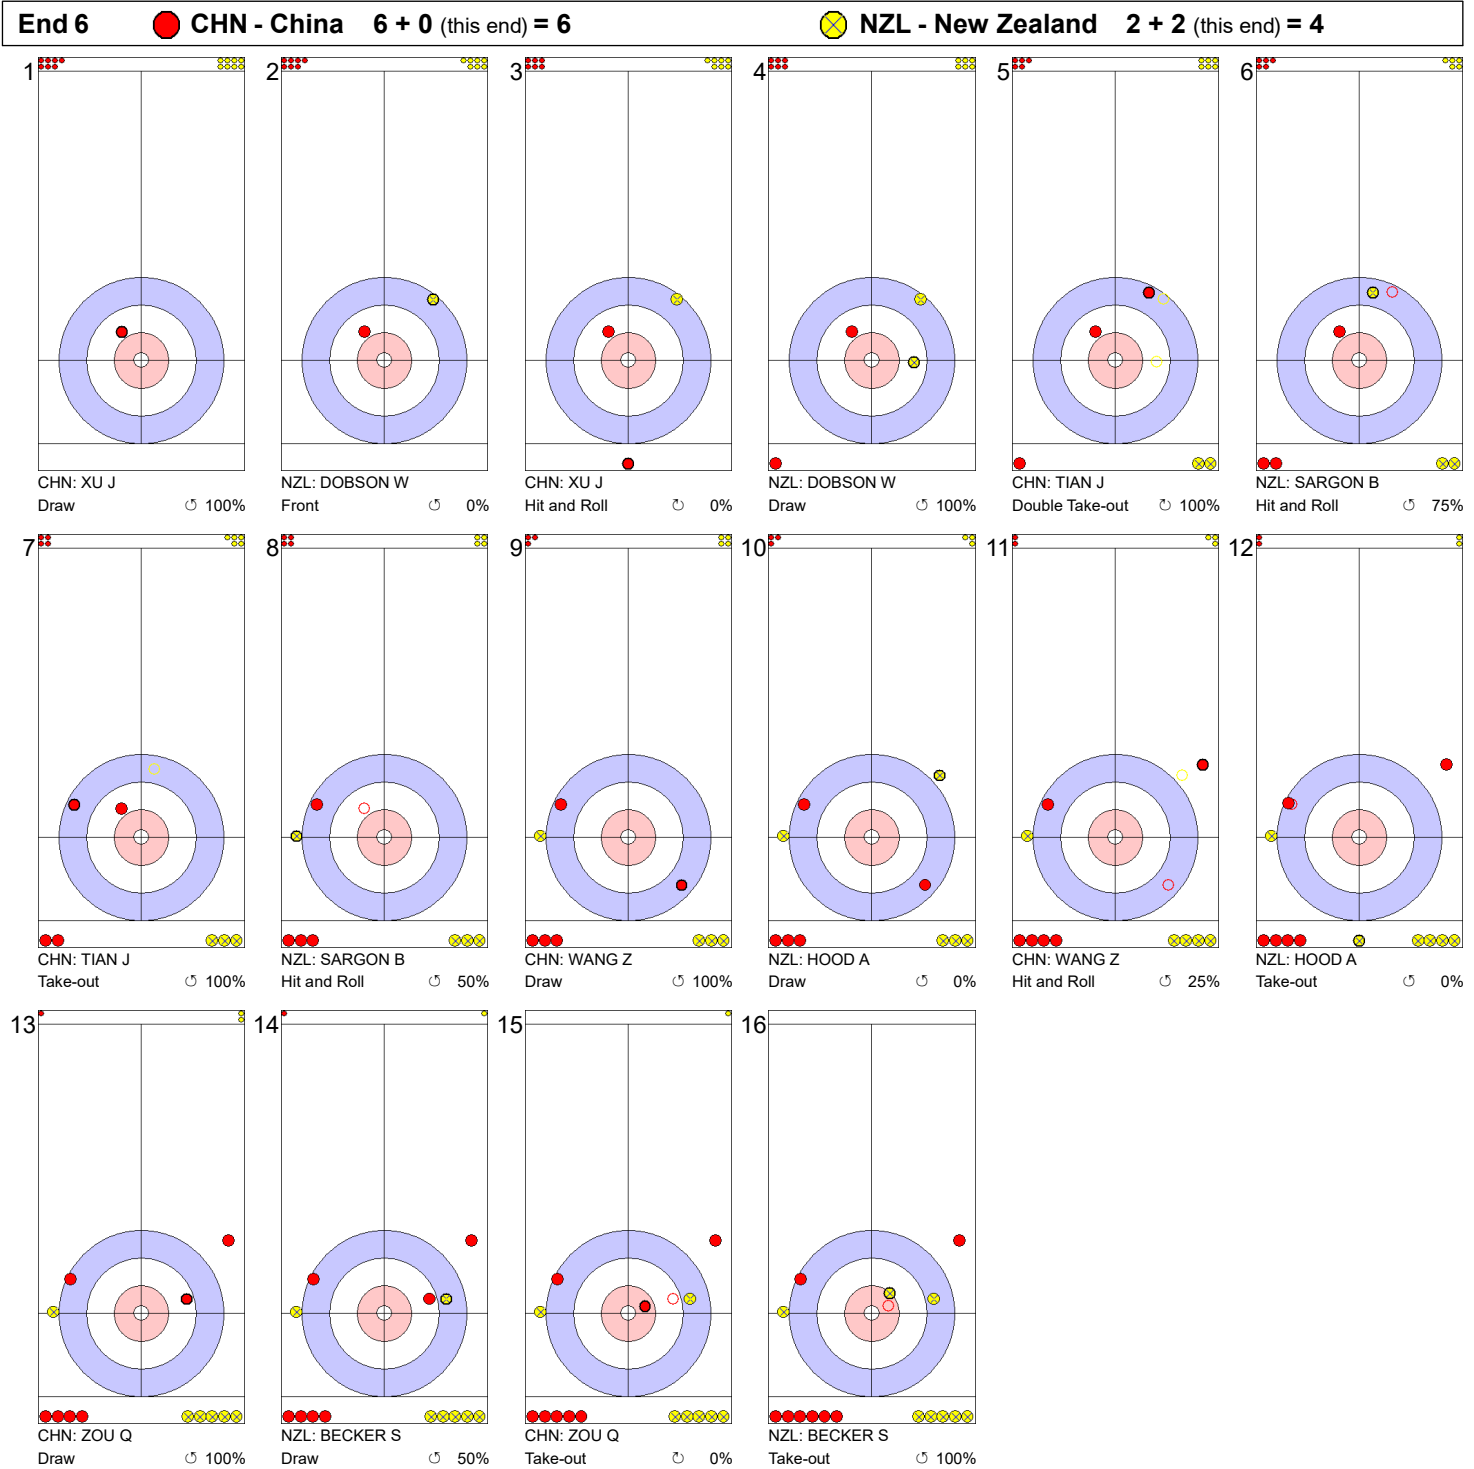

Game - Shot by Shot

Legend:
 ↻ Clockwise ↺ Counter-clockwise - Not considered

Game - Shot by Shot

Legend:
 ↻ Clockwise ↺ Counter-clockwise - Not considered

Game - Shot by Shot

Legend:
 ↻ Clockwise ↺ Counter-clockwise - Not considered

Game - Shot by Shot

Legend:
 ⊗ Clockwise ⊕ Counter-clockwise - Not considered

Game - Shot by Shot

Legend:
 ↻ Clockwise ↺ Counter-clockwise - Not considered

Game - Shot by Shot

Legend:
 ↻ Clockwise ↺ Counter-clockwise - Not considered

Game - Shot by Shot

Legend:
 ↻ Clockwise ↺ Counter-clockwise - Not considered

Game - Shot by Shot

Legend:
 ↻ Clockwise ↺ Counter-clockwise - Not considered